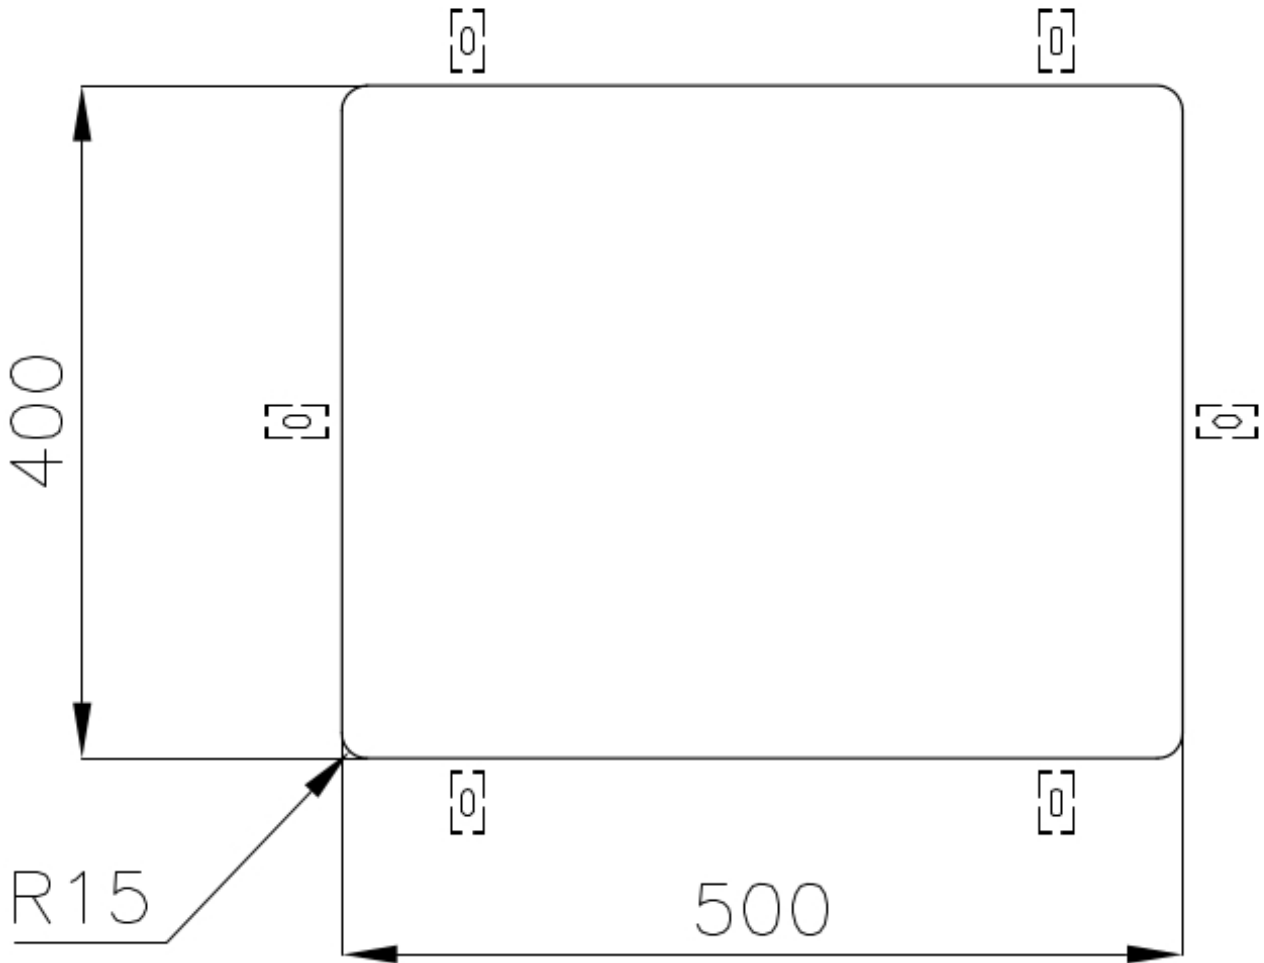

Texture Vintage

Base 60 cm

Dimensions 540 x 440 mm

Standard fittings Fixing hooks, gasket, drain, overflow and siphon, boxed packing

Mixer holes No standard holes

Built-in hole [View technical data sheet](#)

Drainer No

Width 54 cm

Bowl dimension 500 x 400 mm

Number of bowls 1 bowl

Waste fitting 3,5" drain

FEATURES

VINTAGE PVD The prestigious PVD finish combines with the care for detail of the Vintage finish, to create a combination of unique elegance.

Basket 3,5" waste fitting The drain is equipped with a large 3.5" drain, with the practical basket cap that prevents the discharge of solid parts.

Copper The Copper finish is obtained by treating steel with a physical process called PVD (Physical Vacuum Deposition) which deposits particles of noble metals on the surface. The result is a unique and refined aesthetic effect, and an improvement of the mechanical properties of the steel which is more resistant to impact and scratches.

Small radius Bowls with squared shapes with a modern design and an increased capacity, for a minimal aesthetics connected with an extreme practicality.

TECHNICAL DATA

Cut out size
Dimensioni per foratura top