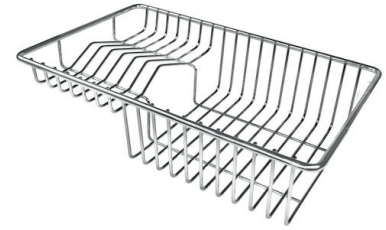

Small radius Bowls with squared shapes with a modern design and an increased capacity, for a minimal aesthetics connected with an extreme practicality.

TECHNICAL DATA

Cut out size
Dimensioni per foratura top

GALLERY

OPTIONAL ACCESSORIES

Cestello inox
8612 000

Glass chopping board
8631 300

HPDE Chopping board
8657 001

HPDE Twin chopping board
8644 101

Stainless steel plate rack
8100 154

Stainless steel plate rack
8100 303
* only in combination with the accessory
8644 101

White basket
8612 100

White bowl
8153 100

**Graters kit with ring-holder and
food collection tray**
8159 101
* only in combination with the accessory
8644 101

Stainless steel perforated tray

8151 000

* only in combination with the accessory
8644 101