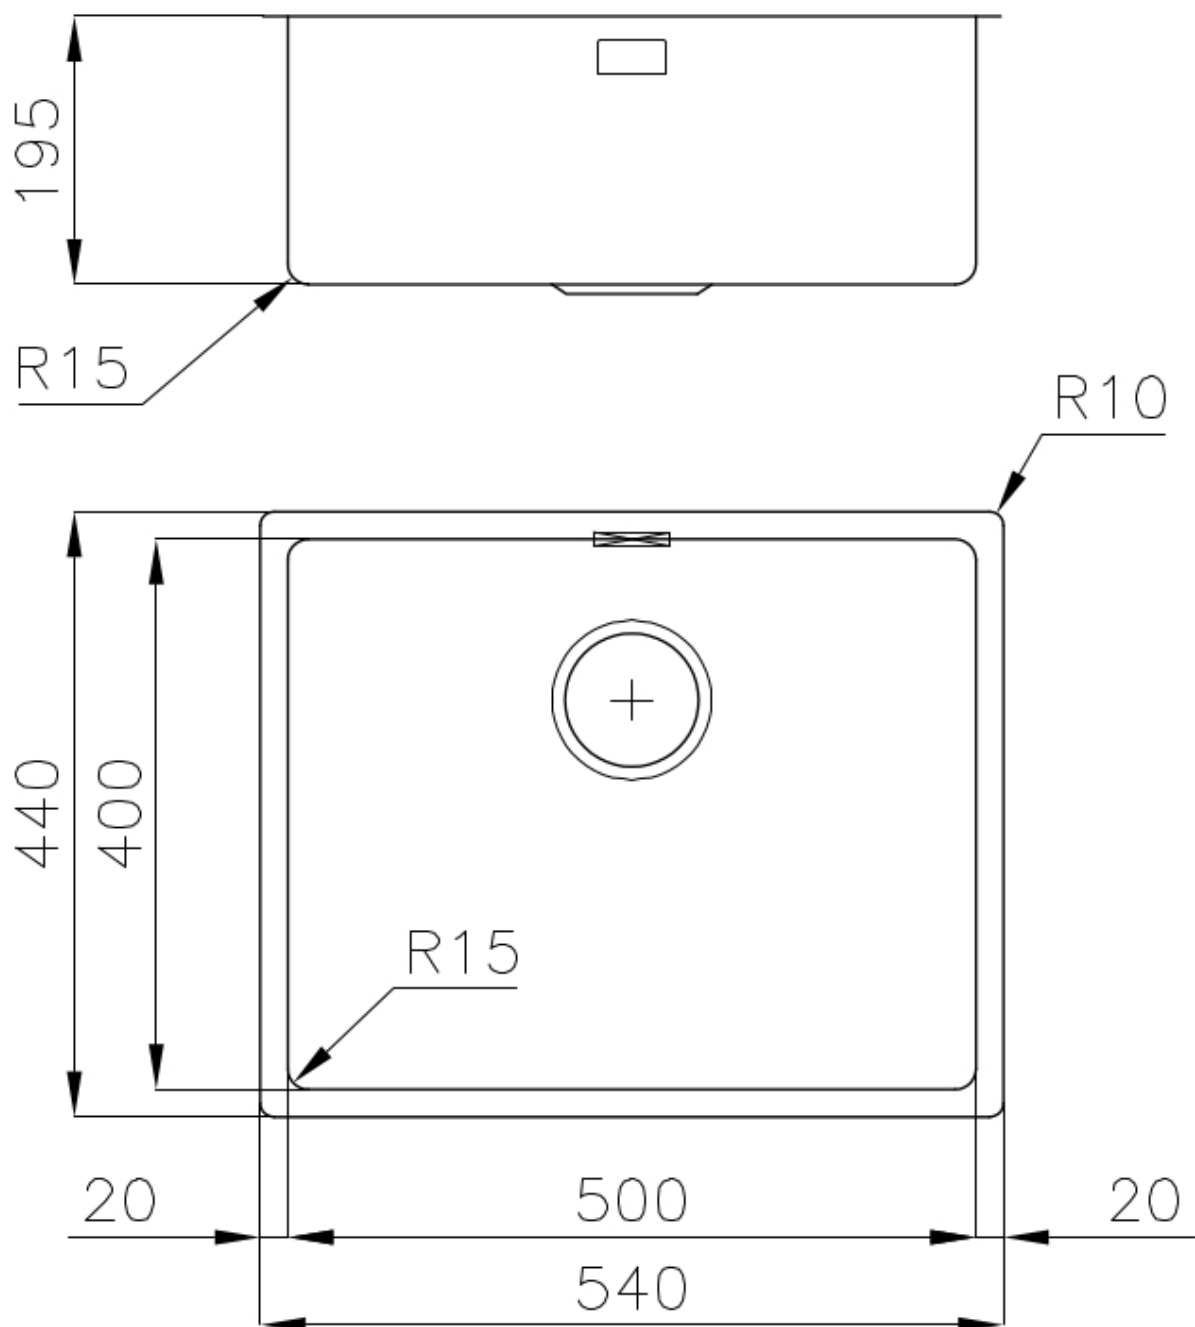

Texture Vintage

Base 60 cm

Dimensions 540 x 440 mm

Standard fittings Fixing hooks, gasket, drain, overflow and siphon, boxed packing

Mixer holes No standard holes

Built-in hole [View technical data sheet](#)

Drainer No

Width 54 cm

Bowl dimension 500 x 400 mm

Number of bowls 1 bowl

Waste fitting 3,5" drain

FEATURES

VINTAGE PVD The prestigious PVD finish combines with the care for detail of the Vintage finish, to create a combination of unique elegance.

Basket 3,5" waste fitting The drain is equipped with a large 3.5" drain, with the practical basket cap that prevents the discharge of solid parts.

Copper The Copper finish is obtained by treating steel with a physical process called PVD (Physical Vacuum Deposition) which deposits particles of noble metals on the surface. The result is a unique and refined aesthetic effect, and an improvement of the mechanical properties of the steel which is more resistant to impact and scratches.

Small radius Bowls with squared shapes with a modern design and an increased capacity, for a minimal aesthetics connected with an extreme practicality.

TECHNICAL DATA

Cut out size
Dimensioni per foratura top